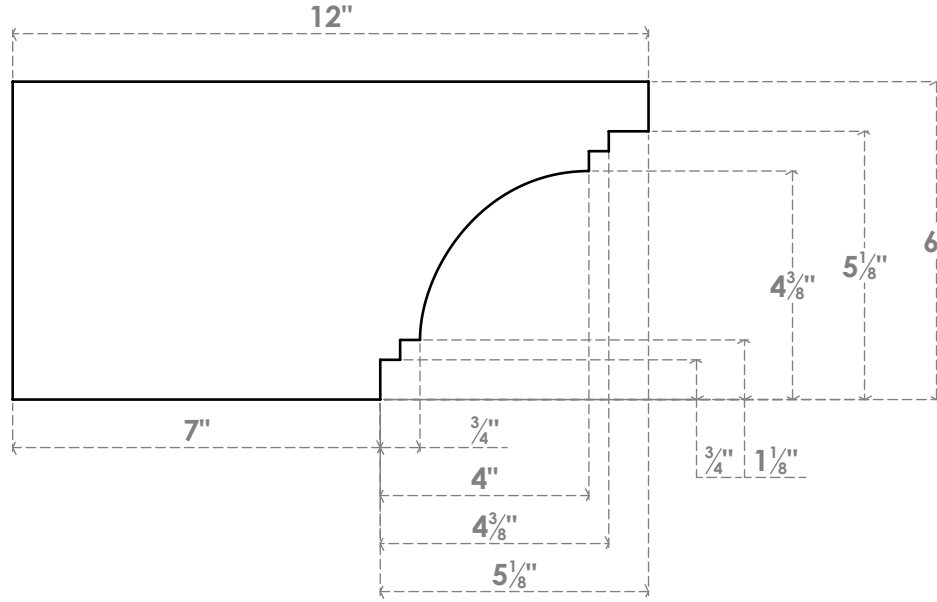

RFTP04X06X12PEC

4"W X 6"H X 12"L PESCADERO ARCHITECTURAL GRADE PVC RAFTER TAIL

SIDE PROFILE

FRONT PROFILE

ISOMETRIC

EKENA MILLWORK
 2300 WEST MAIN ST.
 CLARKSVILLE, TX 75426
 TOLL FREE: 866-607-0453
 WWW.EKENAMILLWORK.COM