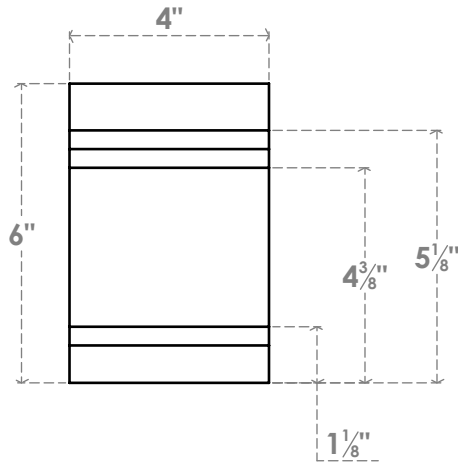

RFTP04X06X12PEC

4"W X 6"H X 12"L PESCADERO ARCHITECTURAL GRADE PVC RAFTER TAIL

SIDE PROFILE

FRONT PROFILE

ISOMETRIC

EKENA MILLWORK
 2300 WEST MAIN ST.
 CLARKSVILLE, TX 75426
 TOLL FREE: 866-607-0453
 WWW.EKENAMILLWORK.COM

NOTES

1. INSTALLATION TO BE COMPLETED IN ACCORDANCE WITH MANUFACTURER'S SPECIFICATIONS.
2. DRAWING MAY NOT BE TO SCALE
3. THIS DRAWING IS INTENDED FOR DESIGN AND PLANNING PURPOSES ONLY.
4. ALL INFORMATION CONTAINED HEREIN WAS CURRENT AT THE TIME OF DEVELOPMENT BUT MUST BE REVIEWED AND APPROVED BY THE PRODUCT MANUFACTURER TO BE CONSIDERED ACCURATE.
5. ARCHITECTURAL GRADE PVC PRODUCTS ARE MADE FROM EXPANDED CELLULAR PVC AND COME NATURALLY WHITE BUT MAY BE PAINTED